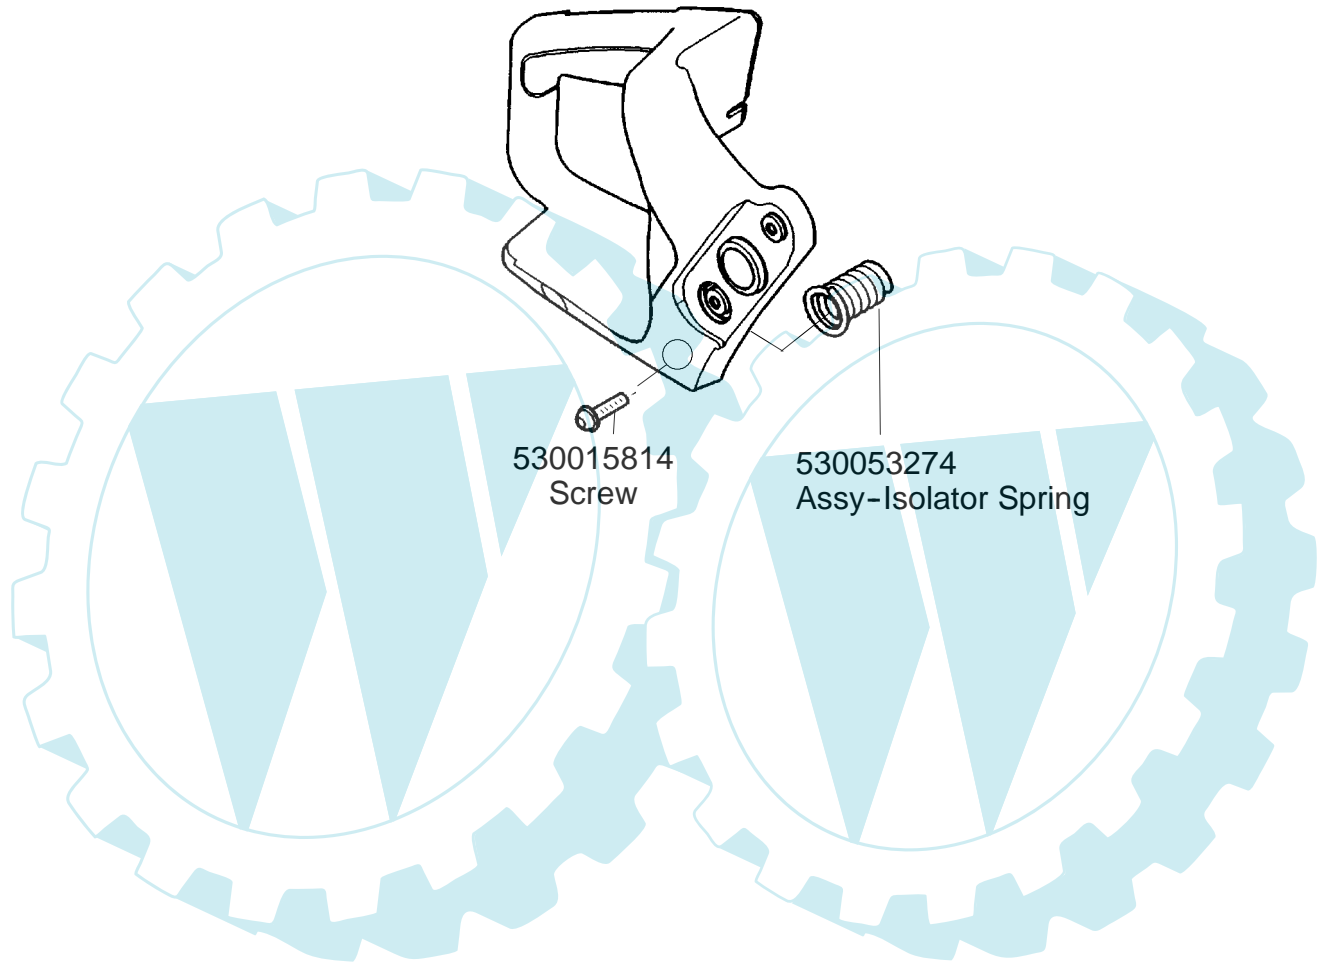

PARTS LIST NO. 530163176		PARTNER® PARTS LIST	CHAIN SAW MODEL(S) 352	
DATE 1/20/05	Replaces 163176 - 12/09/04		Note: Illustration may differ from actual model due to design changes	PAGE NO. 6

***** **Service Reference** *****

Note: Due to product improvements, your unit may have been built with or without the spring and screw shown below. If your unit does not have this spring and screw, no action is required. If your unit does have the spring and screw, please order the part numbers listed below.

✓ = NEW PART NUMBER FOR THIS IPL

★ = REFER TO THE SERVICE REFERENCE INDICATED FOR MORE INFORMATION. (LOCATED AT END OF IPL)