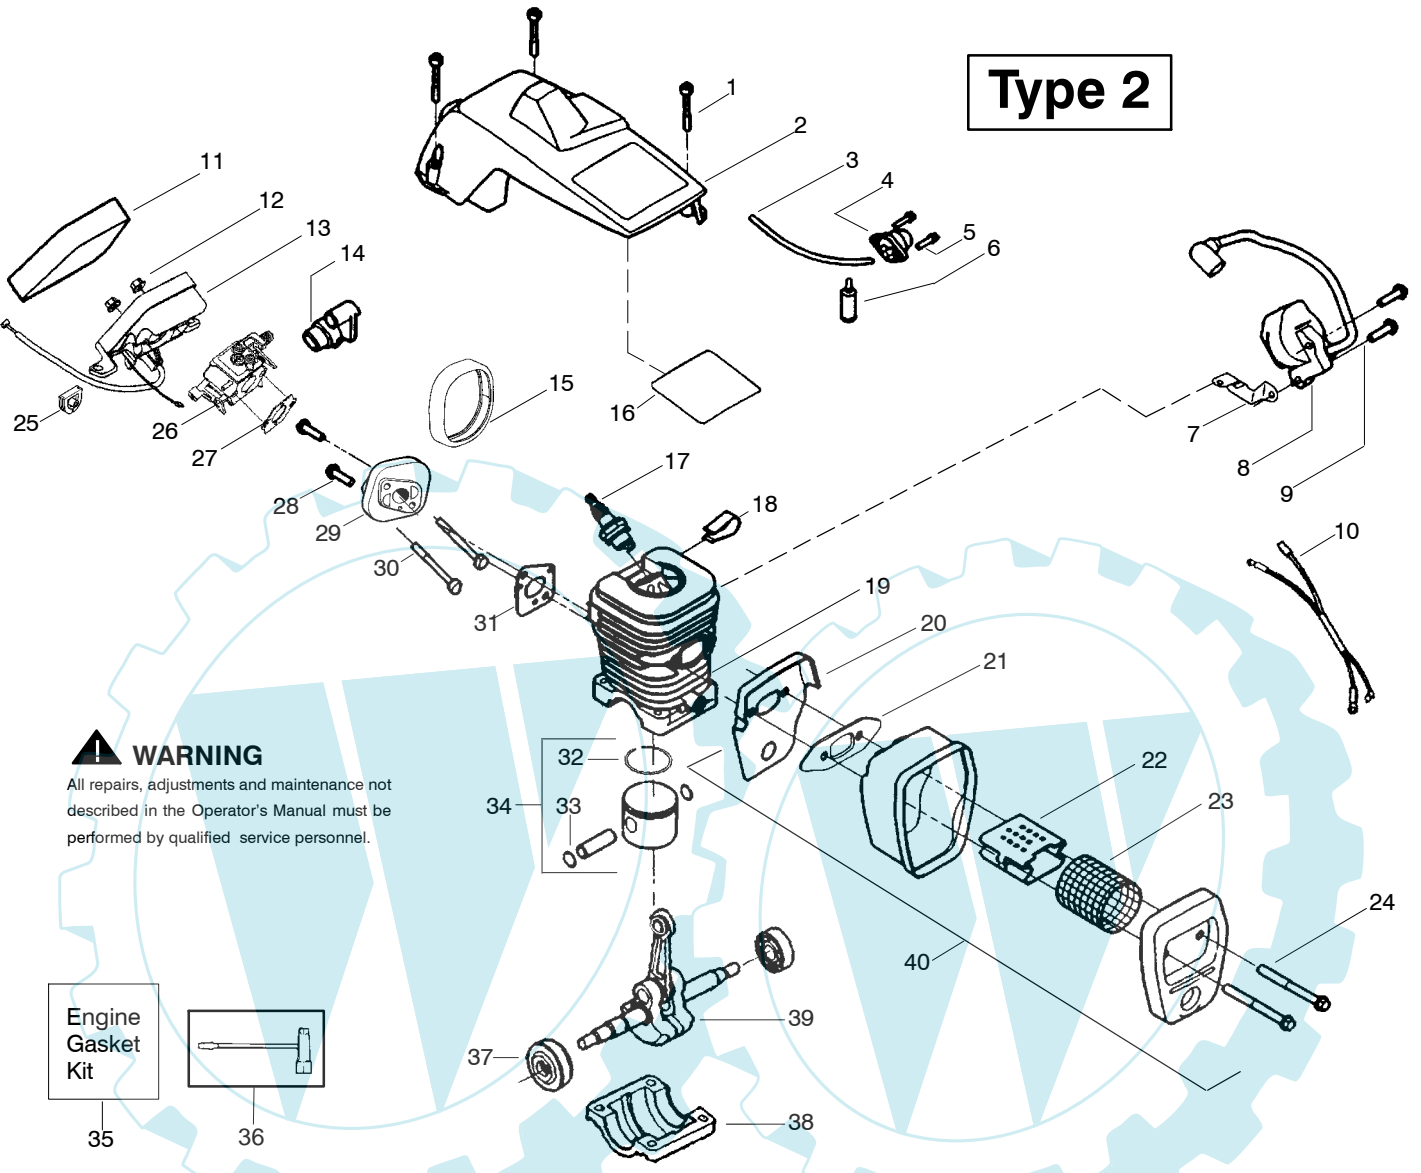

PARTS LIST NO. 530163176		PARTNER® PARTS LIST	CHAIN SAW MODEL(s) 352	
DATE 1/20/05	Replaces 163176 - 12/09/04		Note: Illustration may differ from actual model due to design changes	PAGE NO. 4

WARNING
All repairs, adjustments and maintenance not described in the Operator's Manual must be performed by qualified service personnel.

Engine Gasket Kit
35 36

Ref.	Part No.	Description	Ref.	Part No.	Description	Ref.	Part No.	Description
1.	530016153	Screw	19.	530012550	Cylinder	35.	530069608	Kit- Engine Gasket (Incl. 21, 27 & 31)
2.	530055638	Assy- Cylinder Shield (includes # 16)	20.	530049870	Backplate- Muffler	36.	530031135	Bar Wrench
3.	530069247	Kit- Fuel Line (Small)	21.	530069608	Gasket- Muffler(kit)	37.	530056363	Assy- Seal & Bearing
4.	530071835	Kit- Air Purge (incl. #5)	22.	530037813	Diffuser- Muffler	38.	530037935	Cap- Crankcase
5.	530015780	Screw	23.	530036103	Screen- Spark	39.	530047062	Assy- Crankshaft
6.	530095646	Assy- Fuel Pick-up	24.	530016132	Bolt- Muffler	40.	530047207	Assy- Muffler (Incl. 20-24)
7.	530047442	Strap- Ground	25.	530047631	Grommet- Throttle Cable			Not Shown
8.	530039198	Ignition Module	26.	---	Kit- Carburetor			
9.	530015814	Screw		530071820	Zama (W-20)			
10.	530057475	Assy- Wire Harness		530071821	Walbro (WT-662)			
11.	530037793	Foam- Air Filter	27.	530069608	Gasket- Carb. (kit)			Manuals
12.	530016101	Nut	28.	530016386	Screw	✓	530166082	(Scan)
13.	530057702	Assy- Air Box	29.	530049700	Carb. Adapter	✓	530166083	(Euro I)
14.	530035526	Grommet- Carb Adjust	30.	530016187	Screw	✓	530166084	(Euro II)
15.	530054144	Seal- Carb Adapter	31.	530069608	Gasket- Adaptor(kit)	✓	530166085	(Euro III)
16.	530055698	Reflector- Heat	32.	530038729	Ring- Piston	✓	530166079	(Euro IV)
17.	952030150	Spark Plug (RCJ-7Y)	33.	530015697	Retainer- Piston Pin	✓	530166080	(Euro V)
18.	530016136	Clip- High Tension Lead	34.	530071408	Kit- Piston (Incl. 32 & 33)	✓	530166081	(Turkish)
						✓	530166086	(Russian)

✓ = NEW PART NUMBER FOR THIS IPL   * = REFER TO THE SERVICE REFERENCE INDICATED FOR MORE INFORMATION. (LOCATED AT END OF IPL)