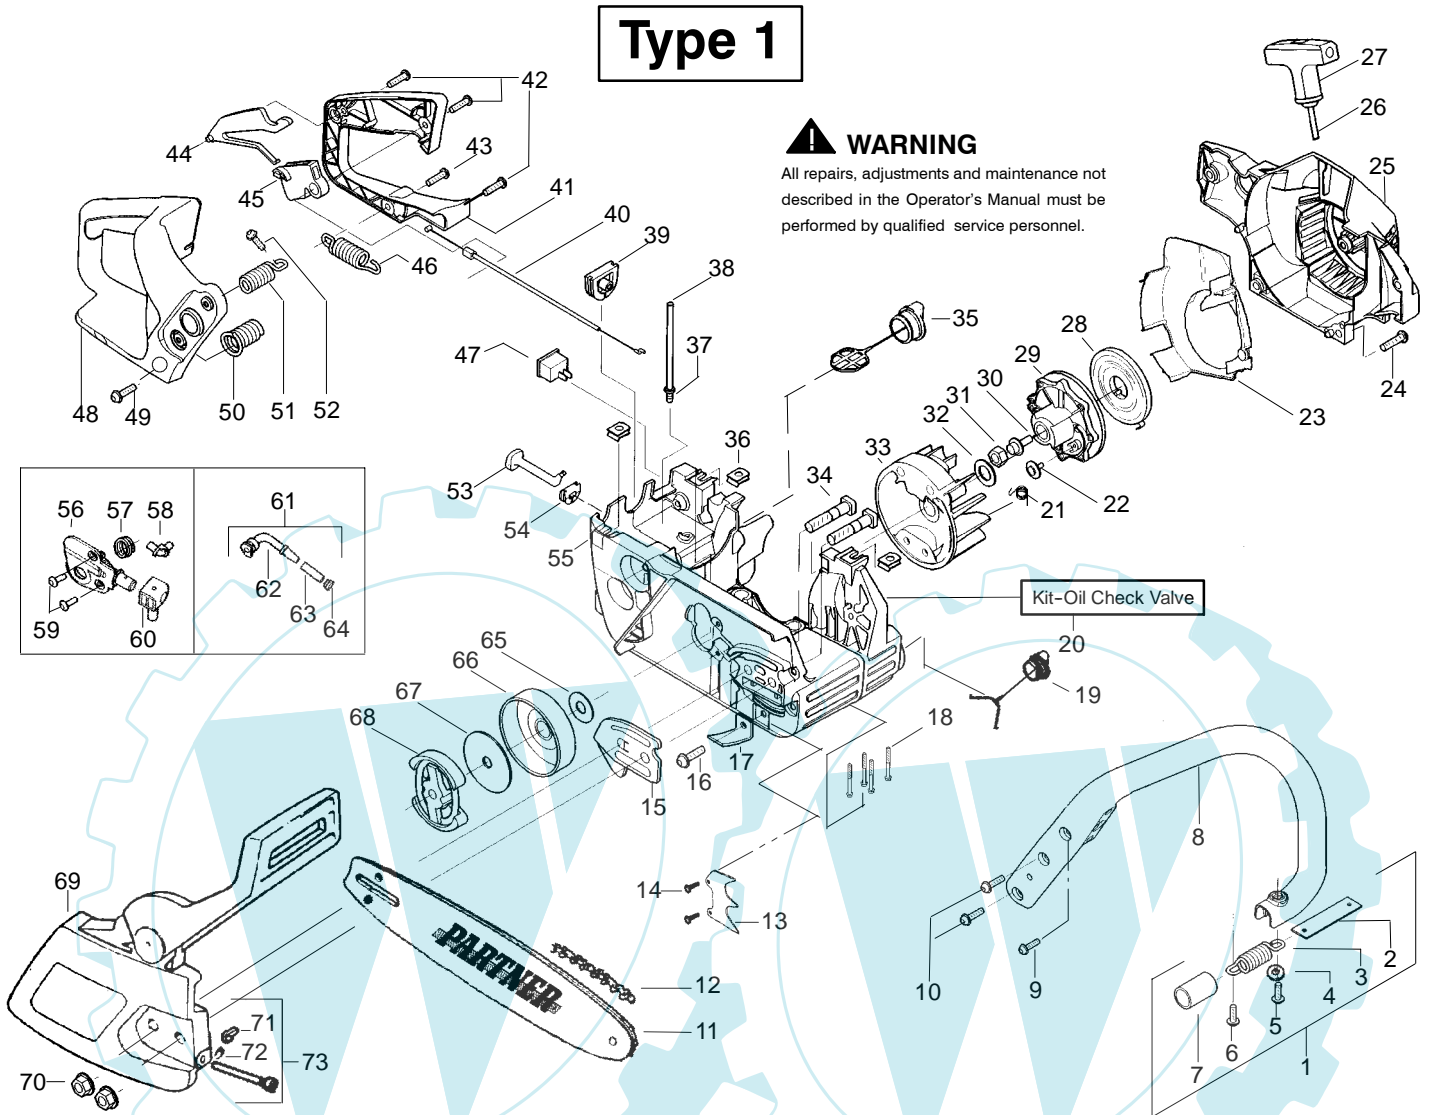

PARTS LIST NO. 530163176		PARTNER ® PARTS LIST	CHAIN SAW MODEL(s) 352
DATE 1/20/05	Replaces 163176 - 12/09/04		Note: Illustration may differ from actual model due to design changes

Type 1

⚠ WARNING

All repairs, adjustments and maintenance not described in the Operator's Manual must be performed by qualified service personnel.

➤ = NEW PART NUMBER FOR THIS IPL

★ = REFER TO THE SERVICE REFERENCE INDICATED FOR MORE INFORMATION. (LOCATED AT END OF IPL)

PARTS LIST NO. 530163176		PARTNER ® PARTS LIST	CHAIN SAW MODEL(s) 352
DATE 1/20/05	Replaces 163176 - 12/09/04		Note: Illustration may differ from actual model due to design changes