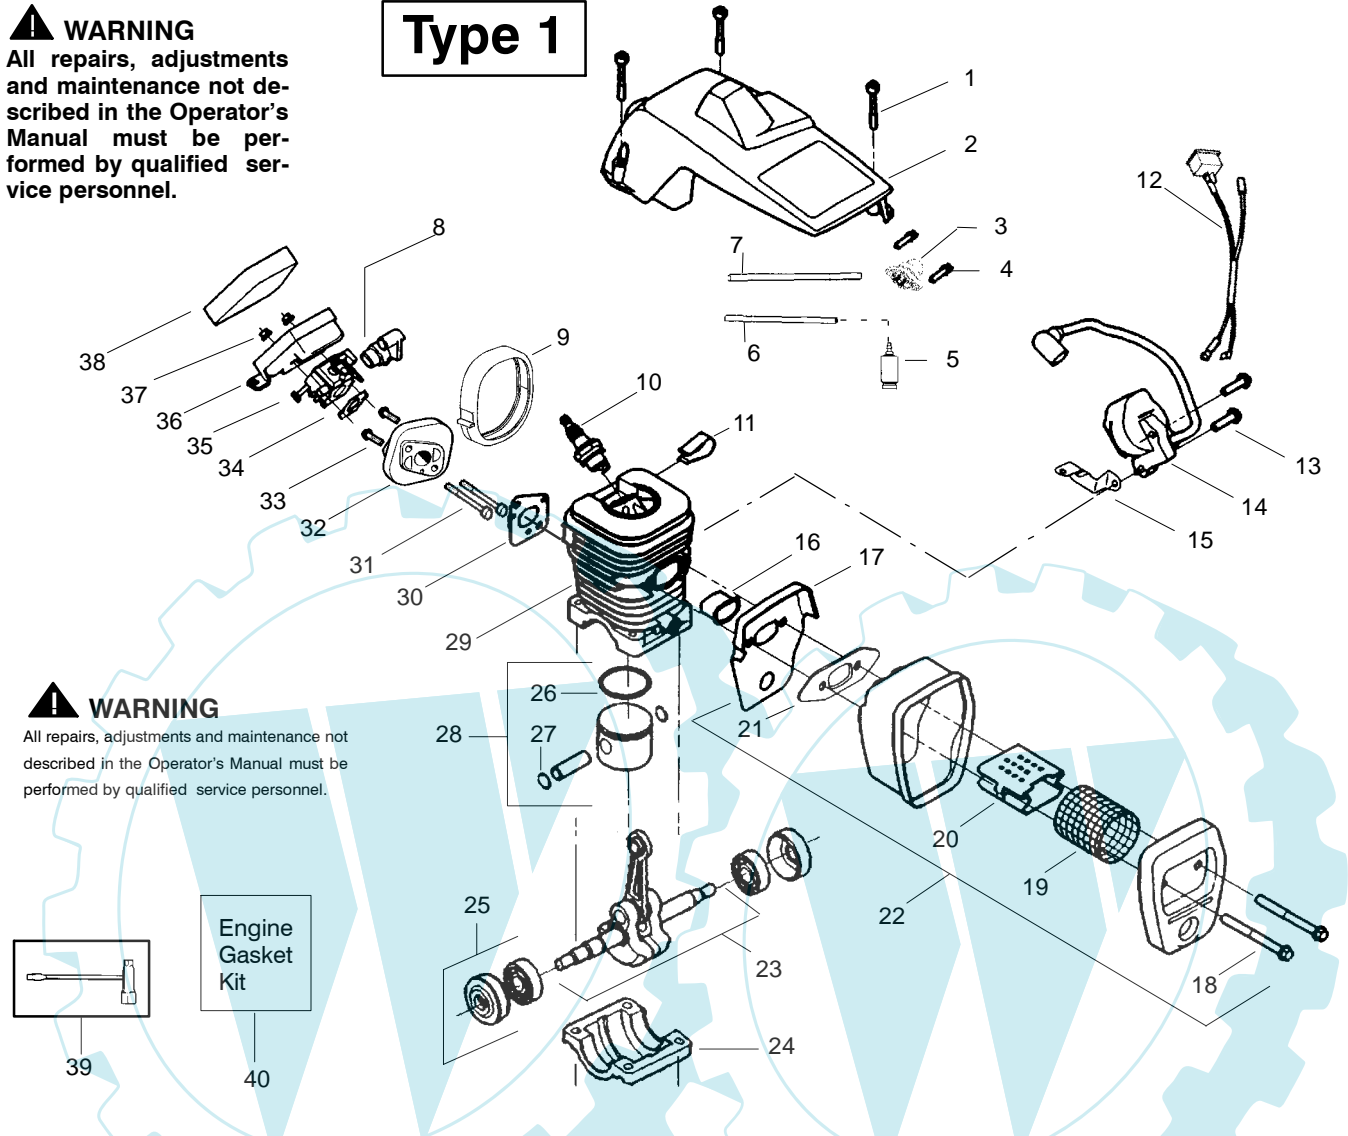

↖ = NEW PART NUMBER FOR THIS IPL

★ = REFER TO THE SERVICE REFERENCE INDICATED FOR MORE INFORMATION. (LOCATED AT END OF IPL)

PARTS LIST NO. 530163176		PARTNER ® PARTS LIST	CHAIN SAW MODEL(s) 352
DATE 1/20/05	Replaces 163176 - 12/09/04		Note: Illustration may differ from actual model due to design changes

Ref.	Part No.	Description	Ref.	Part No.	Description	Ref.	Part No.	Description
1.	530016153	Screw	19.	530036103	Screen-Spark	36.	530047604	Housing-Air Filter
2.	530056914	Shield-Cylinder	20.	530037813	Diffuser-Muffler	37.	530016101	Nut
3.	530047213	Assy-Air Purge	21.	530069608	Gasket-Muffler (kit)	38.	530037793	Air Filter - Foam
4.	530015780	Screw	22.	530047207	Assy-Muffler (Incl. 17-21)	39.	530031135	Wrench-Bar
5.	530095646	Assy-Fuel Pick-up	23.	530047062	Assy-Crankshaft	40.	530069608	Kit-Engine Gasket (incl. 34,30,21)
6.	530069247	Kit-Line Purge/Carb. (Small Dia)	24.	530037935	Cap-Crankcase			
7.	530069216	Kit-Line Purge/Tank (large line)	25.	530056363	Assy-Seal & Bearing			
8.	530035526	Grommet-Carb Adjust.	26.	530038729	Ring-Piston			
9.	530054144	Seal-Carb Adapter	27.	530015697	Retainer - Piston Pin			
10.	952030150	Spark Plug (RCJ-7Y)	28.	530071408	Kit-Piston - (incl. 26-27)			
11.	530016136	Clip-High Tension Lead	29.	530071412	Kit-Cylinder			
12.	530049117	Assy-Wire Harness (includes switch)	30.	530069608	Gasket-Carb. Adapter (kit)			
13.	530015814	Screw	31.	530016187	Screw			
14.	530039167	Module-Ignition	32.	530049700	Kit-Carb. Adapter			
15.	530047442	Strap-Ground	33.	530016386	Screw			
16.	530037652	Insulator-Heat	34.	530069608	Carb. Gasket (kit)			
17.	530049870	Back Plate-Muffler	35.	---	Kit-Carburetor			
18.	530016132	Screw		530069722	(WT-391)			
				530071621	(WT-625)			
								Not Shown
							530164553	Manual - (Scan)
							530163662	Manual - (Euro - I)
							530163663	Manual - (Euro - II)