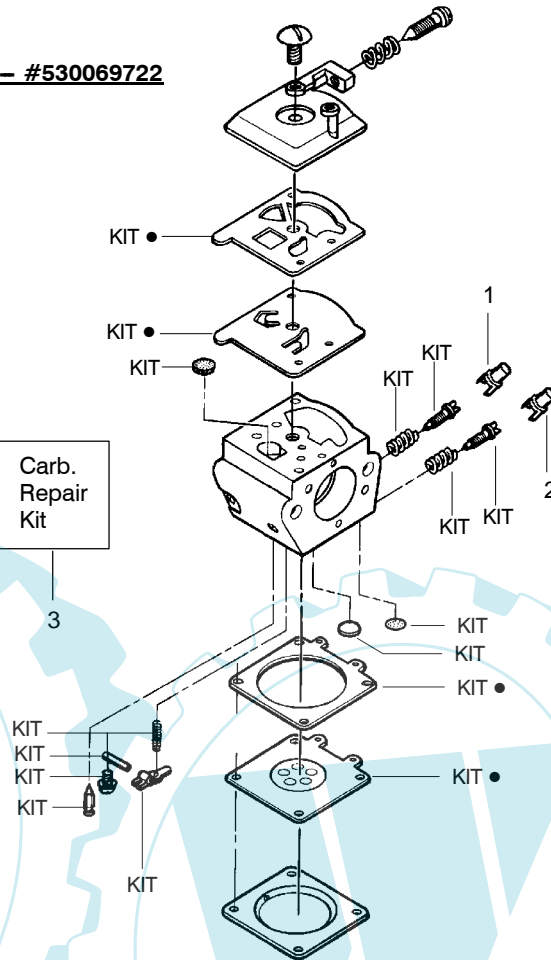

PARTS LIST NO. 530163176		PARTNER® PARTS LIST	CHAIN SAW MODEL(S) 352	
DATE 1/20/05	Replaces 163176 - 12/09/04		Note: Illustration may differ from actual model due to design changes	PAGE NO. 5

Carburetor Assembly – WT-391 – #530069722

Ref.	Part No.	Description
1.	530038479	Limiter Cap – High
2.	530038478	Limiter Cap – Low
3.	530069826	Carburetor Repair Kit (KIT= Indicates Contents) & Includes Limiter Caps
4.	530069844	Gasket/Diaphragm Kit (● = Indicates Contents)

Kit - Carburetor Assembly No. 530071621 - WT-625
Kit - Carburetor Assembly No. 530071820 - W-20
Kit - Carburetor Assembly No. 530071821 - WT-662

Note: No Repair kits are available for these carburetors

✓ = NEW PART NUMBER FOR THIS IPL

★ = REFER TO THE SERVICE REFERENCE INDICATED FOR MORE INFORMATION. (LOCATED AT END OF IPL)