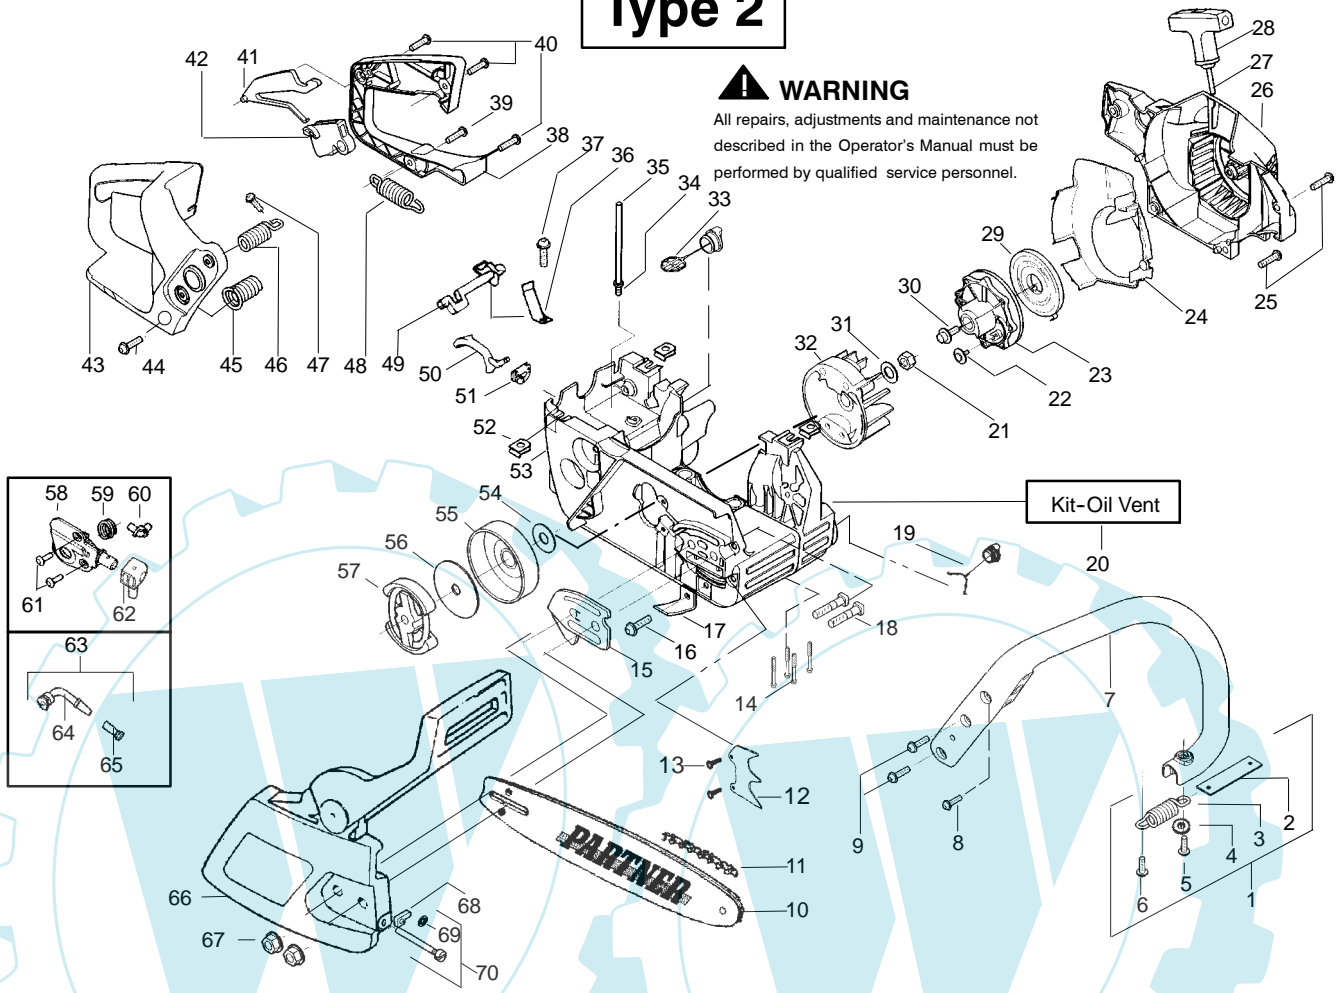

PARTS LIST NO. 530163176		PARTNER® PARTS LIST	CHAIN SAW MODEL(s) 352	
DATE 1/20/05	Replaces 163176 - 12/09/04		Note: Illustration may differ from actual model due to design changes	PAGE NO. 2

Type 2

⚠ WARNING

All repairs, adjustments and maintenance not described in the Operator's Manual must be performed by qualified service personnel.

Ref.	Part No.	Description	Ref.	Part No.	Description	Ref.	Part No.	Description
1.	530059667	Assy.-Isolator	28.	530056402	Handle-Starter	55.	530047061	Assy.-Clutch Drum w/bearing
2.	530047608	Limiter Strap	29.	530027531	Spring-Recoil	56.	530015611	Washer-Clutch
3.	530059668	Spring-Isolator	30.	530015920	Screw	57.	530014949	Assy. Clutch
4.	530015158	Washer	31.	530015127	Washer-Flywheel	58.	530071259	Kit - Oil Pump (incl. 59,60,62)
5.	530016018	Screw	32.	530039187	Assy-Flywheel	59.	530037820	Gear-Worm Spring
6.	530015843	Screw	33.	530047192	Assy-Fuel Cap	60.	530049477	Elbow-Oil Pickup
7.	530047583	Front Handle	34.	530023877	Fitting-fuel line	61.	530016064	Screw
8.	530015940	Screw	35.	530069216	Kit-Fuel line (large)	62.	530019206	Seal Block
9.	530015814	Screw	36.	530016149	Spring-Switch	63.	530047663	Assy-Oil Pick-up (Incl. 64,65)
10.	530044898	Bar - 14"	37.	530015775	Screw	64.	530038373	Pick-up Oiler
	530044899	Bar - 16"	38.	530047581	Cover-Rear Handle	65.	530056533	Filter-Oil
11.	505369852	Chain - 14"	39.	530015886	Screw	66.	530054739	Assy.-Chain Brake
	505369856	Chain - 16"	40.	530015906	Screw	67.	530015917	Nut-Bar Mounting
12.	530014381	Kit-Spike (Incl. 13)	41.	530036098	Throttle Lockout	68.	530015826	Pin-Bar Adjust
13.	530016439	Screw	42.	530036097	Trigger-Throttle	69.	530038593	Retainer
14.	530016132	Screw	43.	530047582	Handle - Rear	70.	530069611	Kit-Bar Adjusting (incl. # 68,69)
15.	530038238	Plate-Bar Mount.	44.	★★★★★	Screw			
16.	530015814	Screw	45.	★★★★★	Assy Isolator-lower			
17.	530029850	Chain Catcher	46.	530071958	Kit-Isolator (Upper)			
18.	530016133	Bolt-Bar	47.	530015875	Screw			
19.	530057236	Assy-Oil Cap	48.	530059668	Spring-Isolator			
20.	530071666	Kit-Oil Vent	49.	530057473	Lever-Switch			
21.	530016134	Nut-Flywheel	50.	530057474	Lever-Choke			
22.	530016080	Screw	51.	530049005	Grommet-Knob			
23.	530037817	Starter Pulley	52.	530015922	Nut-"U"-Type			
24.	530055723	Baffle-Air	53.	530058733	Kit-Chassis Assy. fuel lines and caps)			
25.	530015892	Screw	54.	530015907	Washer-Thrust			
26.	530056333	Housing-Fan						
27.	530069232	Kit - Rope						

↖ = NEW PART NUMBER FOR THIS IPL

★ = REFER TO THE SERVICE REFERENCE INDICATED FOR MORE INFORMATION. (LOCATED AT END OF IPL)